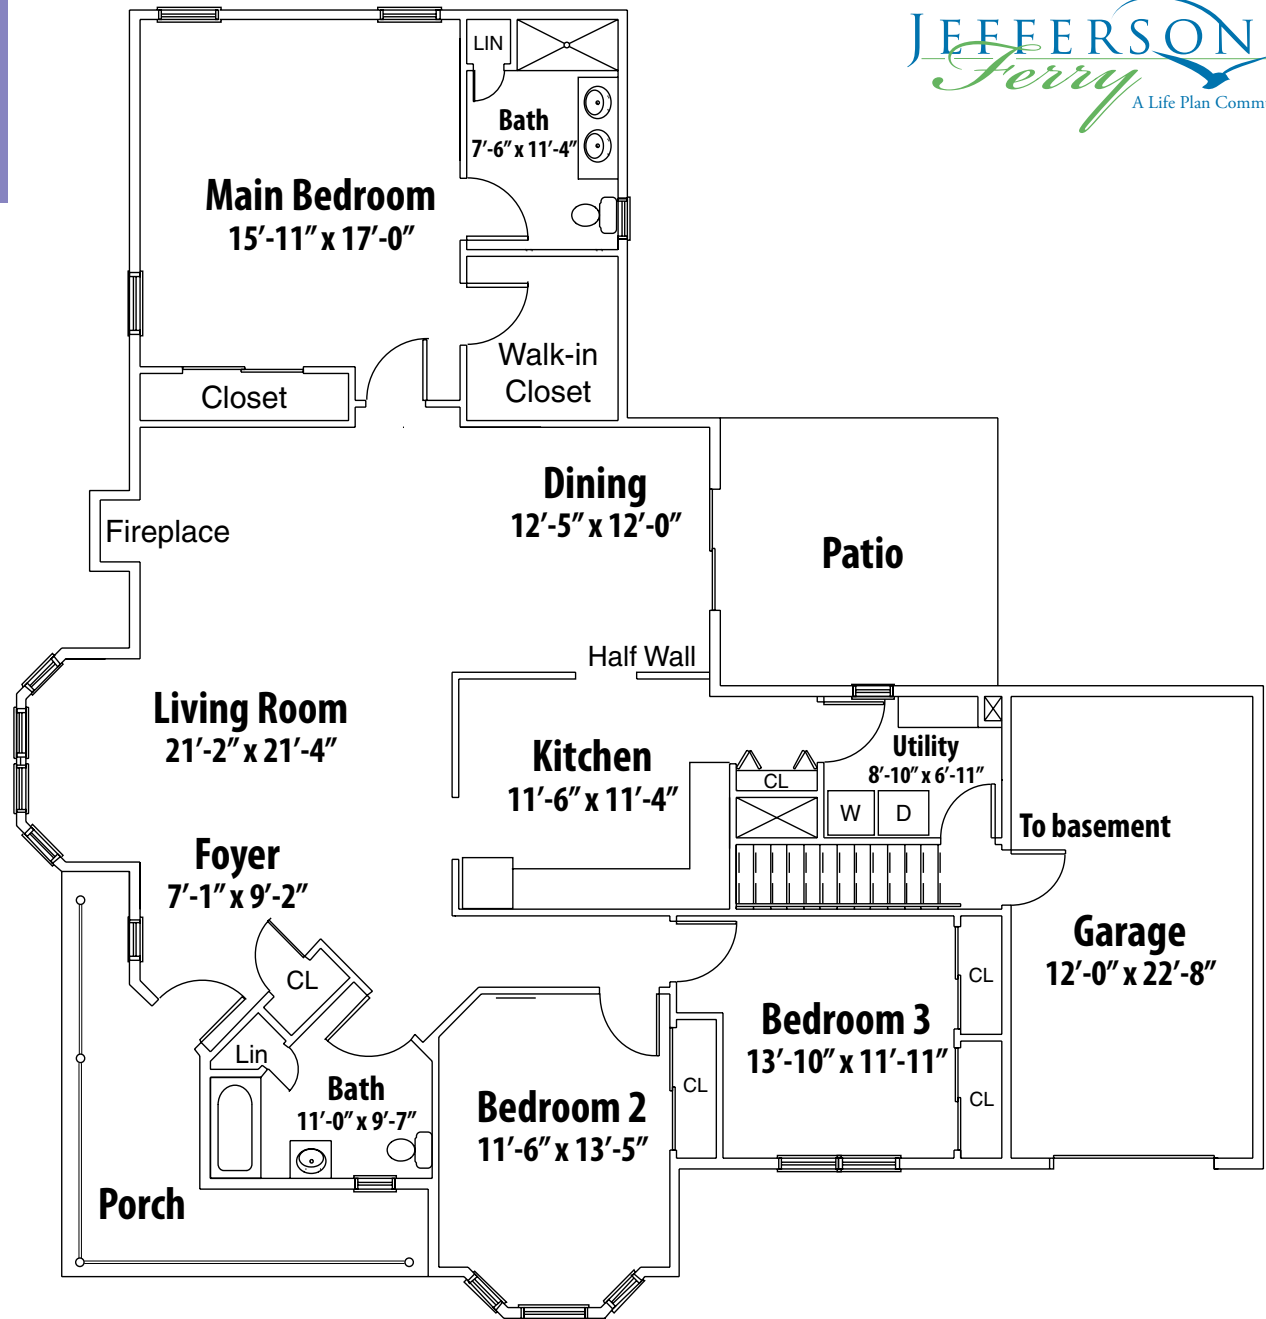

# THE WASHINGTON

2000 Square Feet

THREE BEDROOM WITH BASEMENT

Square footages are approximate and subject to change.

One Jefferson Ferry Drive • South Setauket, NY 11720

631-675-5550 phone • 1-888-233-1330 toll-free • [www.jeffersonsferry.org](http://www.jeffersonsferry.org)