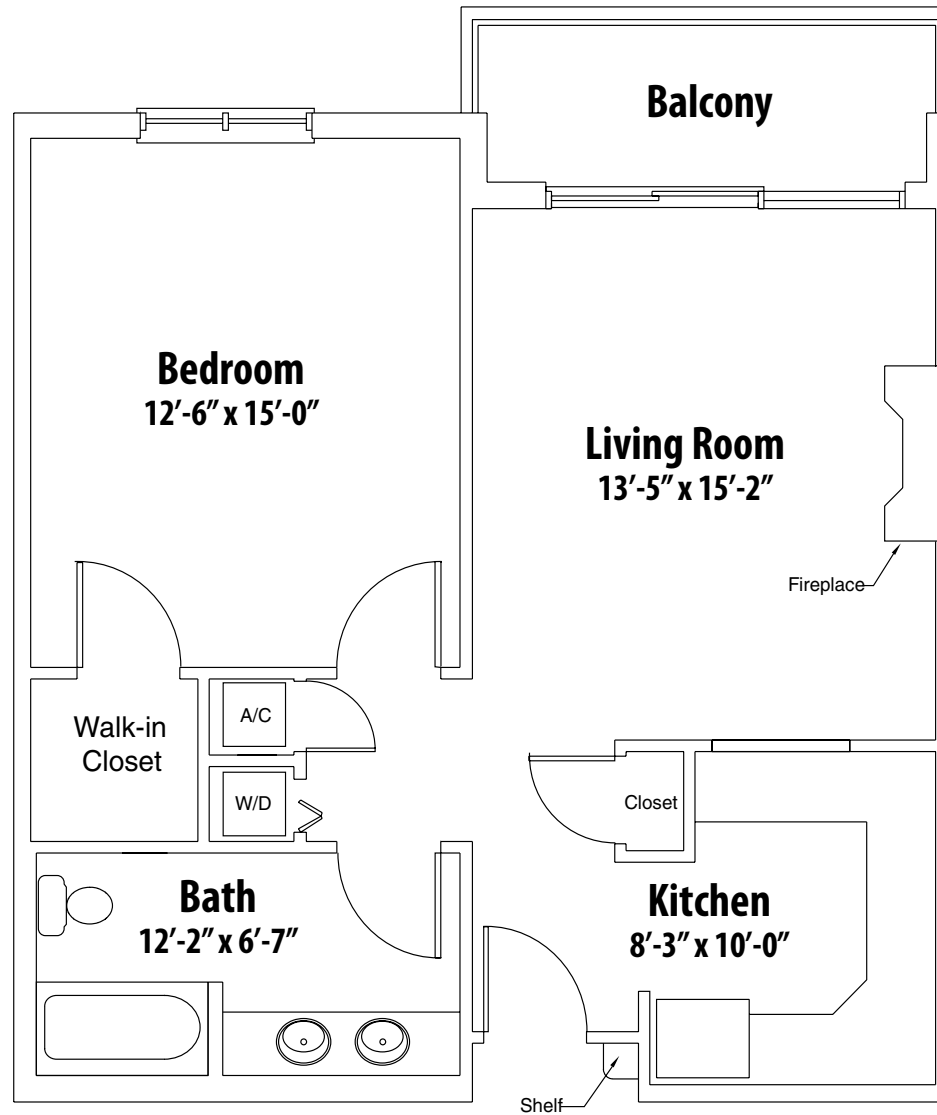

# THE VAN BUREN

700 Square Feet

ONE BEDROOM

Square footages are approximate and subject to change.

One Jefferson Ferry Drive • South Setauket, NY 11720

631-675-5550 phone • 1-888-233-1330 toll-free • [www.jeffersonsferry.org](http://www.jeffersonsferry.org)