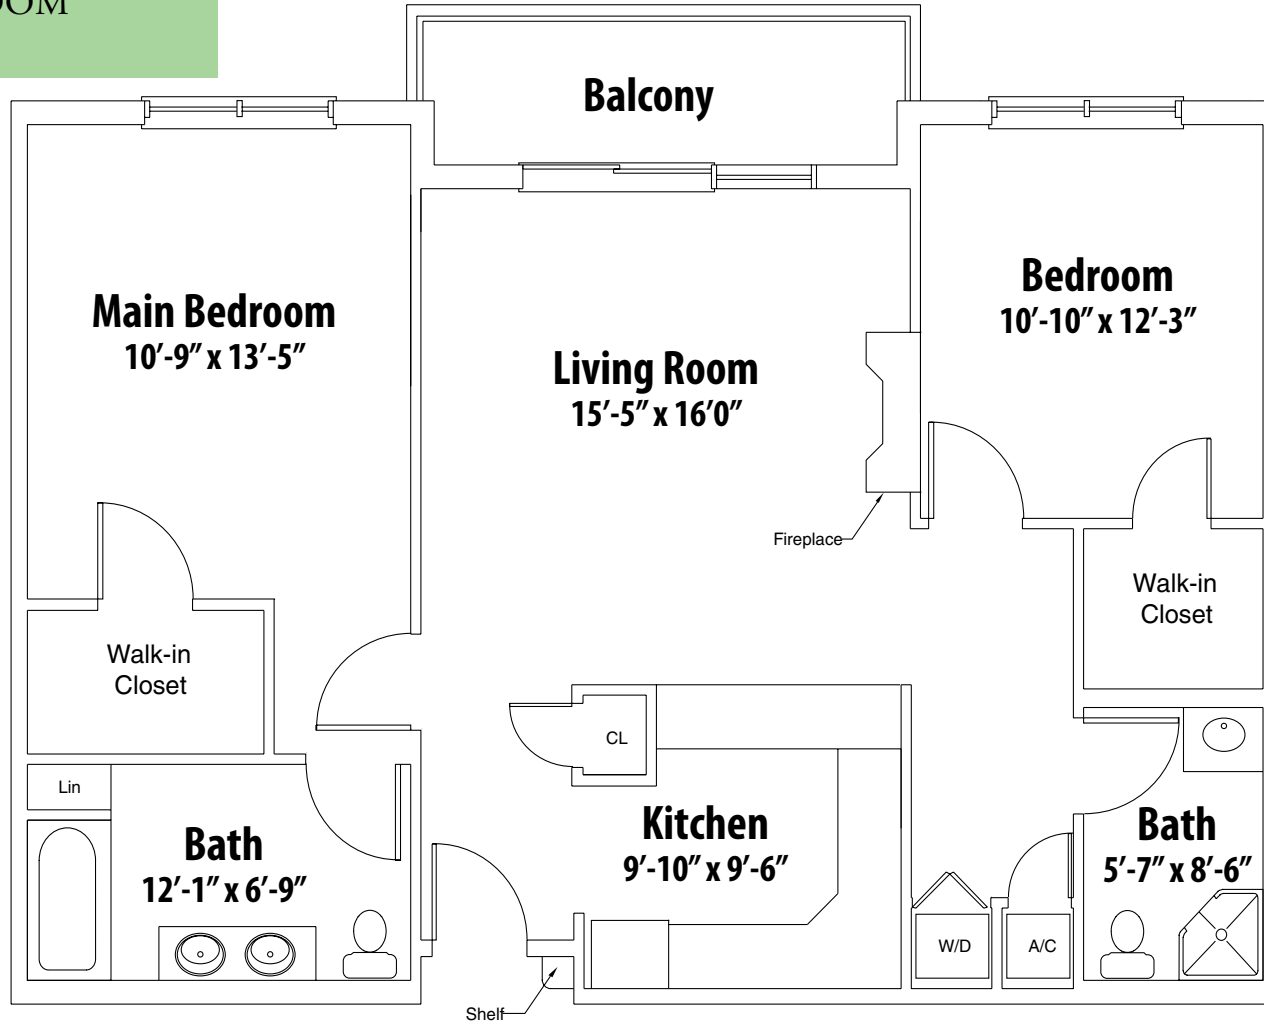

THE MONROE

1050 Square Feet

TWO BEDROOM

Square footages are approximate and subject to change.

One Jefferson Ferry Drive • South Setauket, NY 11720

631-675-5550 phone • 1-888-233-1330 toll-free • www.jeffersonsferry.org