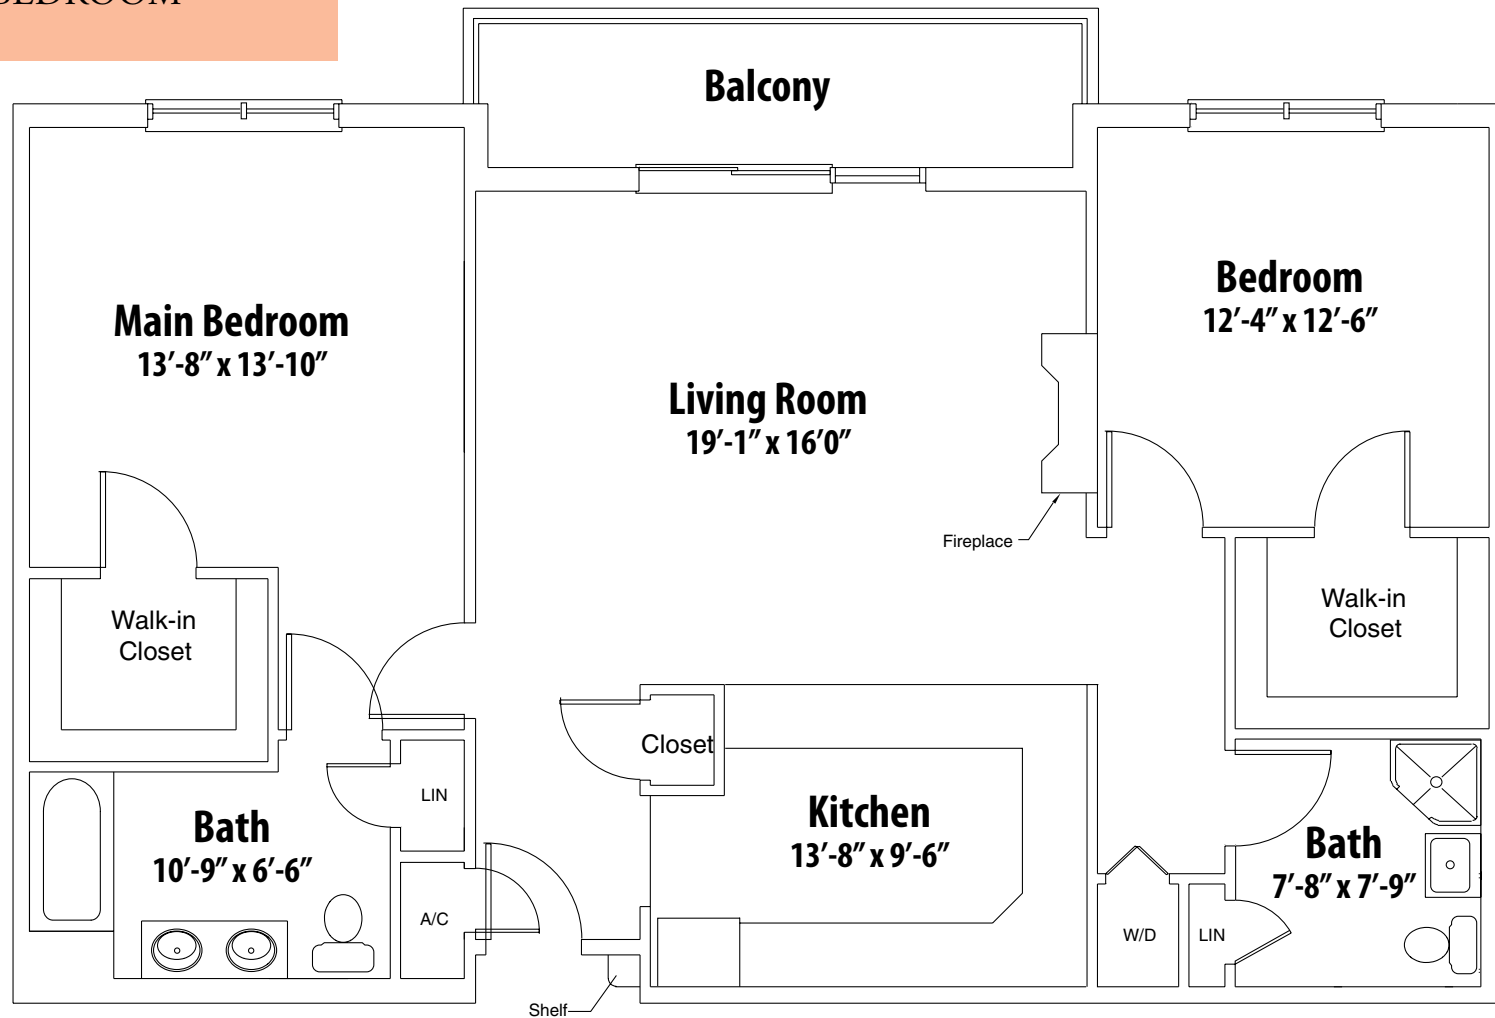

THE MADISON

1225 Square Feet
TWO BEDROOM

Square footages are approximate and subject to change.

One Jefferson Ferry Drive • South Setauket, NY 11720

631-675-5550 phone • 1-888-233-1330 toll-free • www.jeffersonsferry.org