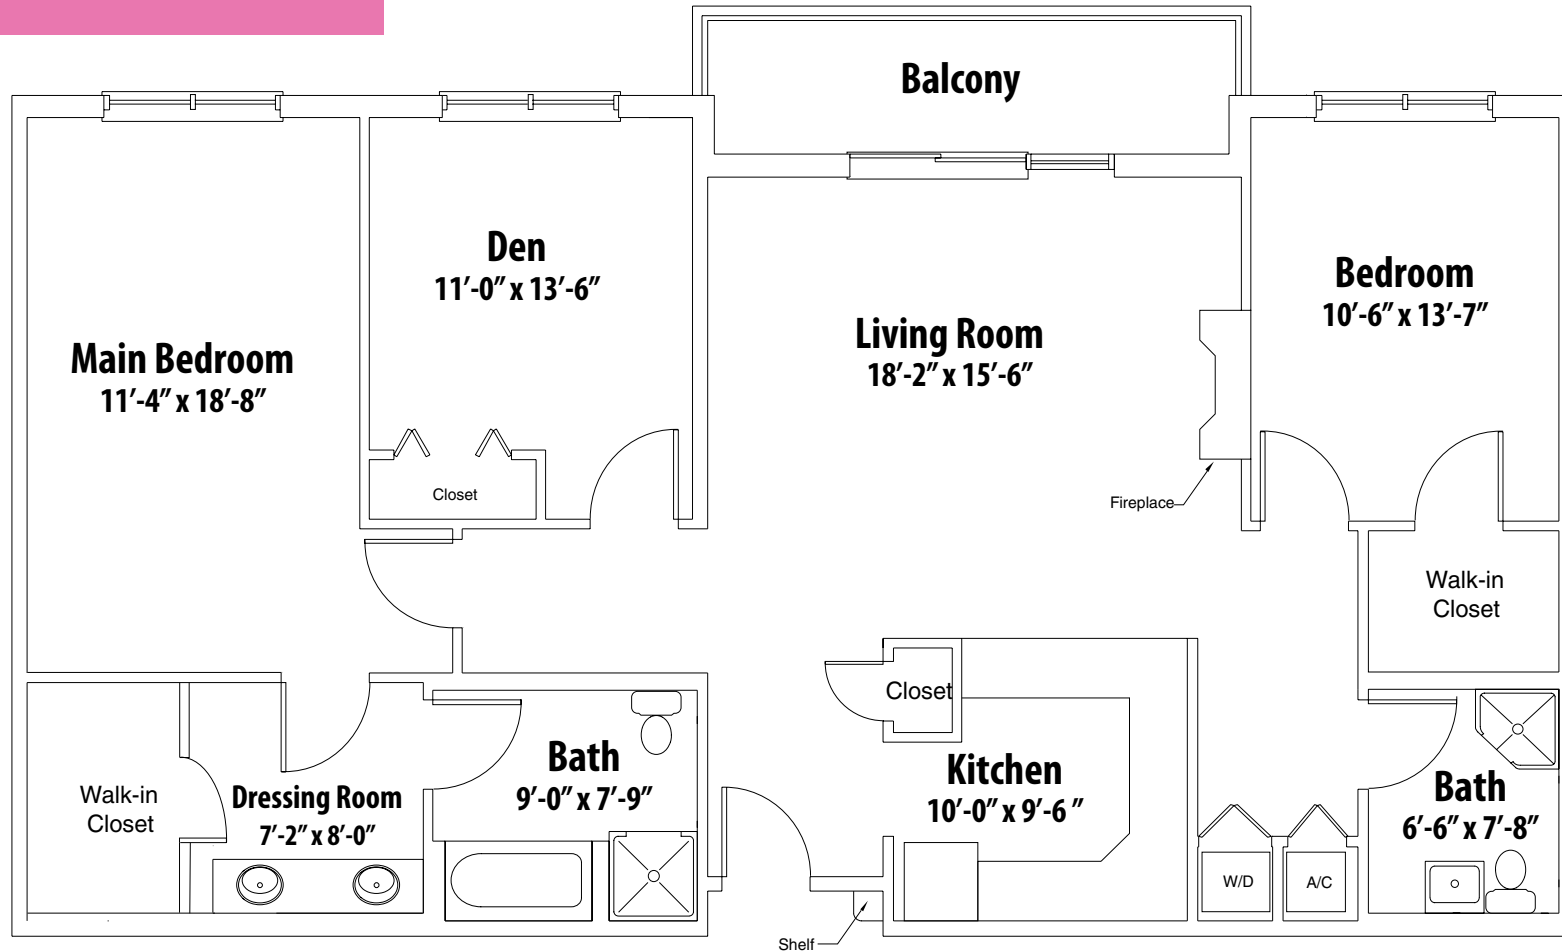

# THE JEFFERSON

1400 Square Feet

TWO BEDROOM WITH DEN

---

---

---

Square footages are approximate and subject to change.

One Jefferson Ferry Drive • South Setauket, NY 11720