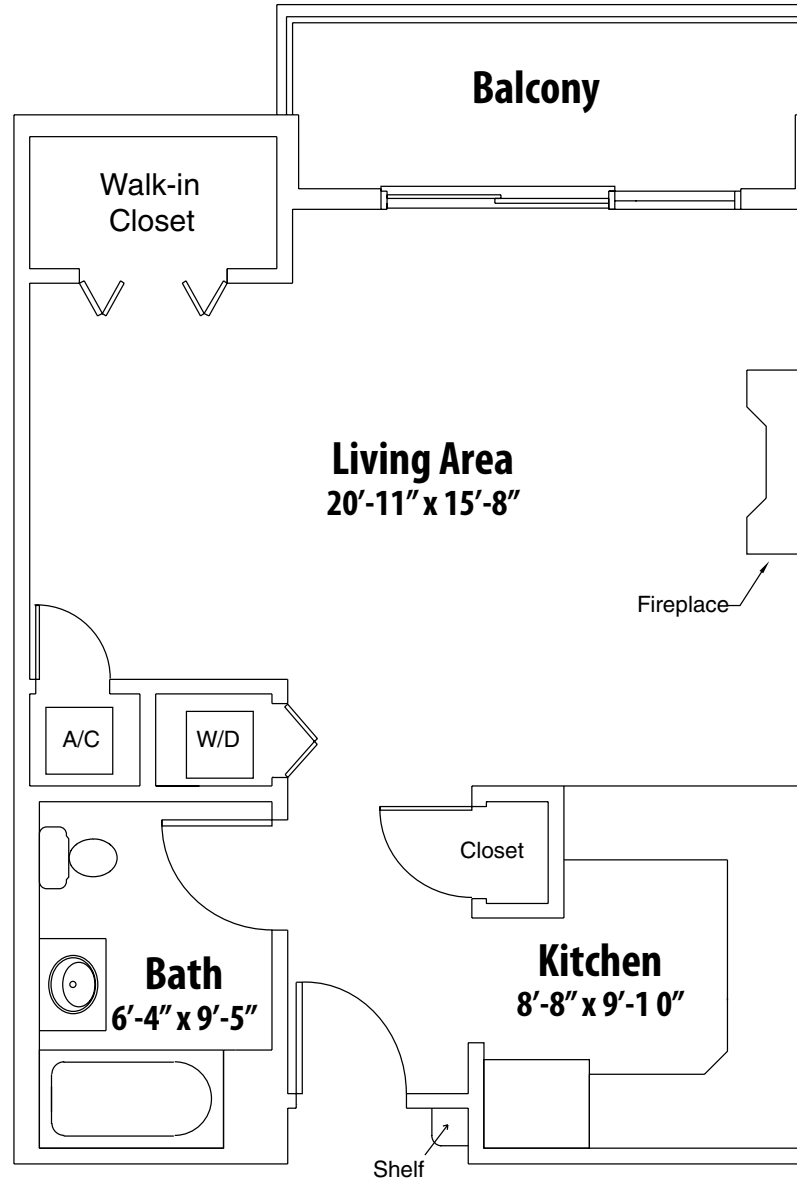

THE HARRISON

550 Square Feet

STUDIO

Square footages are approximate and subject to change.

One Jefferson Ferry Drive • South Setauket, NY 11720

631-675-5550 phone • 1-888-233-1330 toll-free • www.jeffersonsferry.org