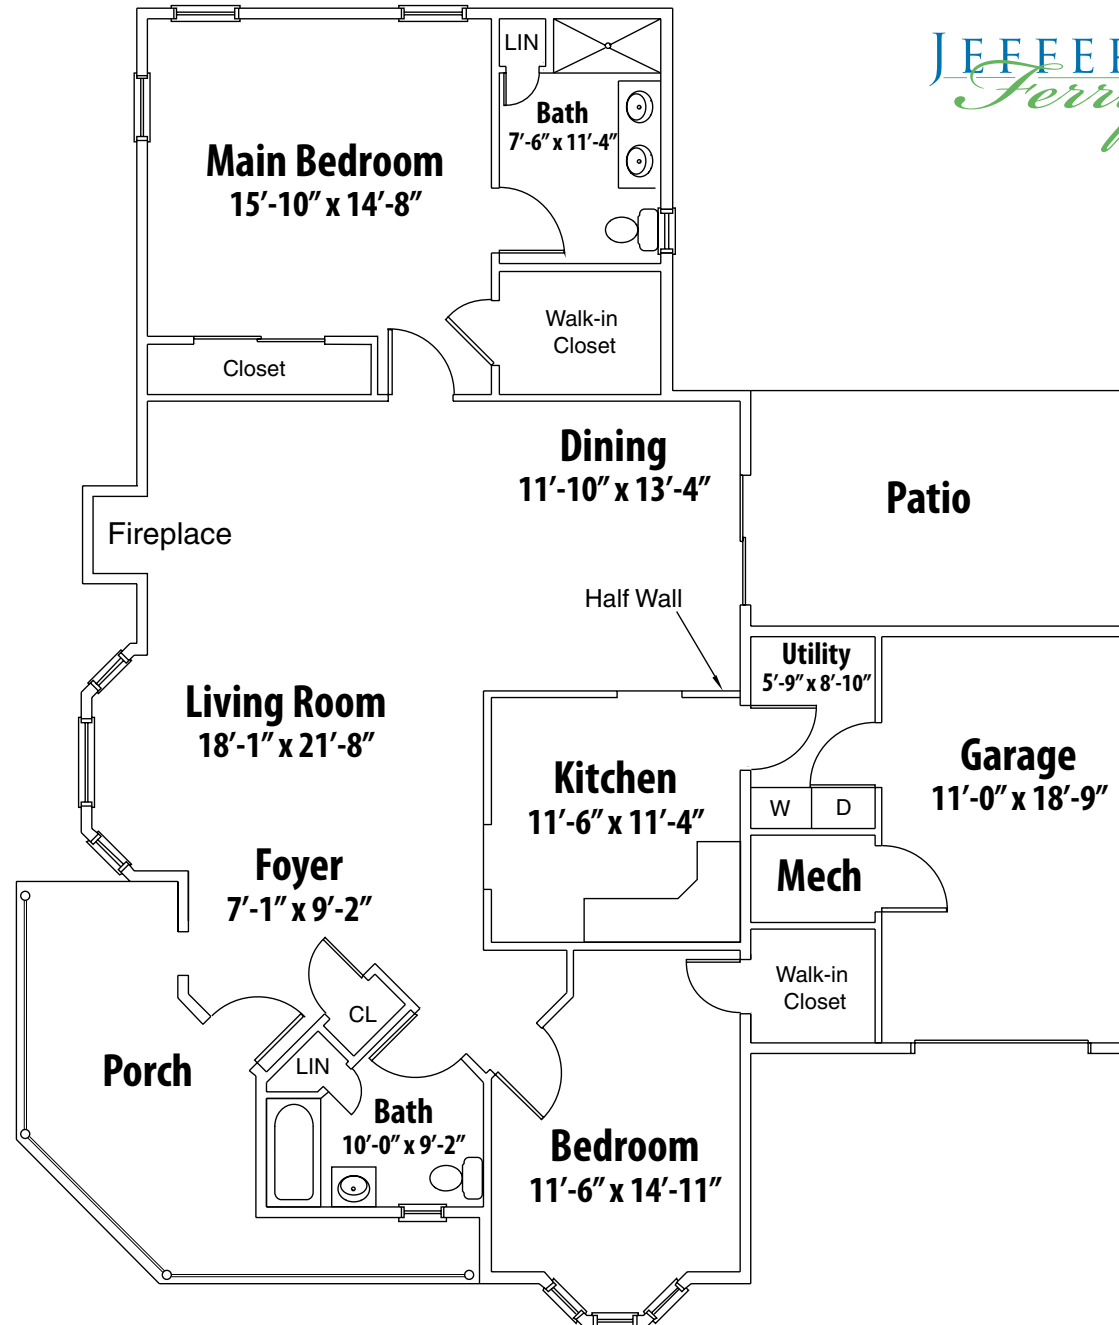

THE ADAMS

1600 Square Feet

TWO BEDROOM

Square footages are approximate and subject to change.

One Jefferson Ferry Drive • South Setauket, NY 11720

631-675-5550 phone • 1-888-233-1330 toll-free • www.jeffersonsferry.org